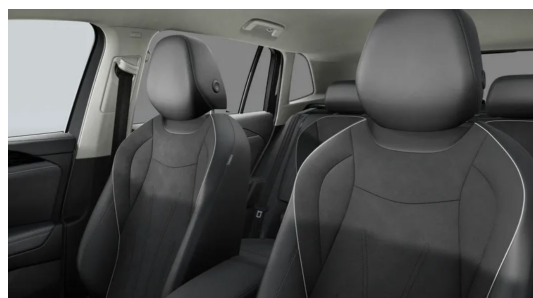

Functional Equipment

- » Automatically-heated washer nozzles in front
- » Front scuff plates in aluminum
- » Keyless locking and starting system 'Keyless Access' with SAFELOCK
- » Easy Open Package - sensor controlled luggage compartment opening and delayed electric closing, with remote unlocking
- » Dynamic headlight range control with dynamic cornering light
- » Cornering light and poor weather light