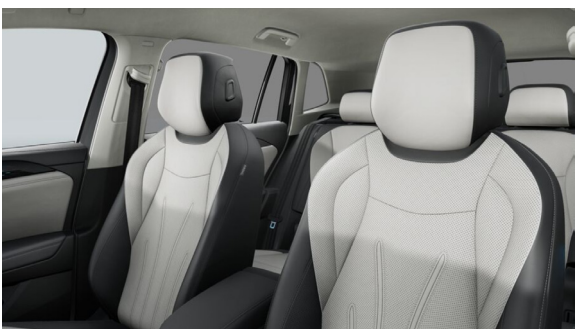

Mistral Grey - Varena Leather (Package WL1)
Soul Black (AQ)
Optional - Elegance

Please note, the print processes do not allow exact reproduction of the upholstery colours.