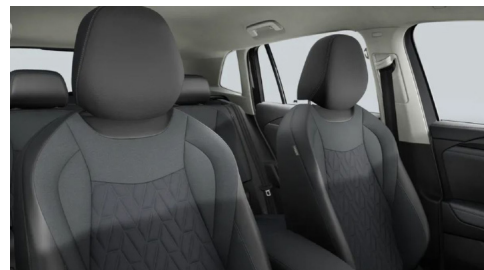

Interior Equipment

- » Decorative inserts material set "Life"
- » Inserts of front seats and outer rear seats in fabric "Life" 'Grey Melange'
- » 10-color ambient lighting in dashboard
- » Ceramique headliner
- » Leather-wrapped multi-function steering wheel with shifting paddles
- » Asymmetric split fold. rear bench seat+ backrest, longitud. sliding, backrest tilt adjust., with load-through hatch
- » Auto-dimming interior rearview mirror
- » Safety-optimized front head restraints
- » 3 head restraints in rear
- » Pneumatically-adjustable lumbar supports in front
- » 8 speakers
- » Illuminated vanity mirrors in sun visors
- » Center armrest in front
- » Padded center console
- » Multi-color Digital Cockpit Pro, selection of different info profiles possible
- » Storage compartment and 12-V outlet in front
- » 12-V outlet in luggage compartment
- » Comfort seats in front
- » Carpet mats in front and rear

The above specifications are for information purposes only as our products are continually updated and changes may be made to the specifications at any time. If you require any specific feature, you must consult your local dealer who is regularly updated with any change in specification. Specifications are subject to change without notice.