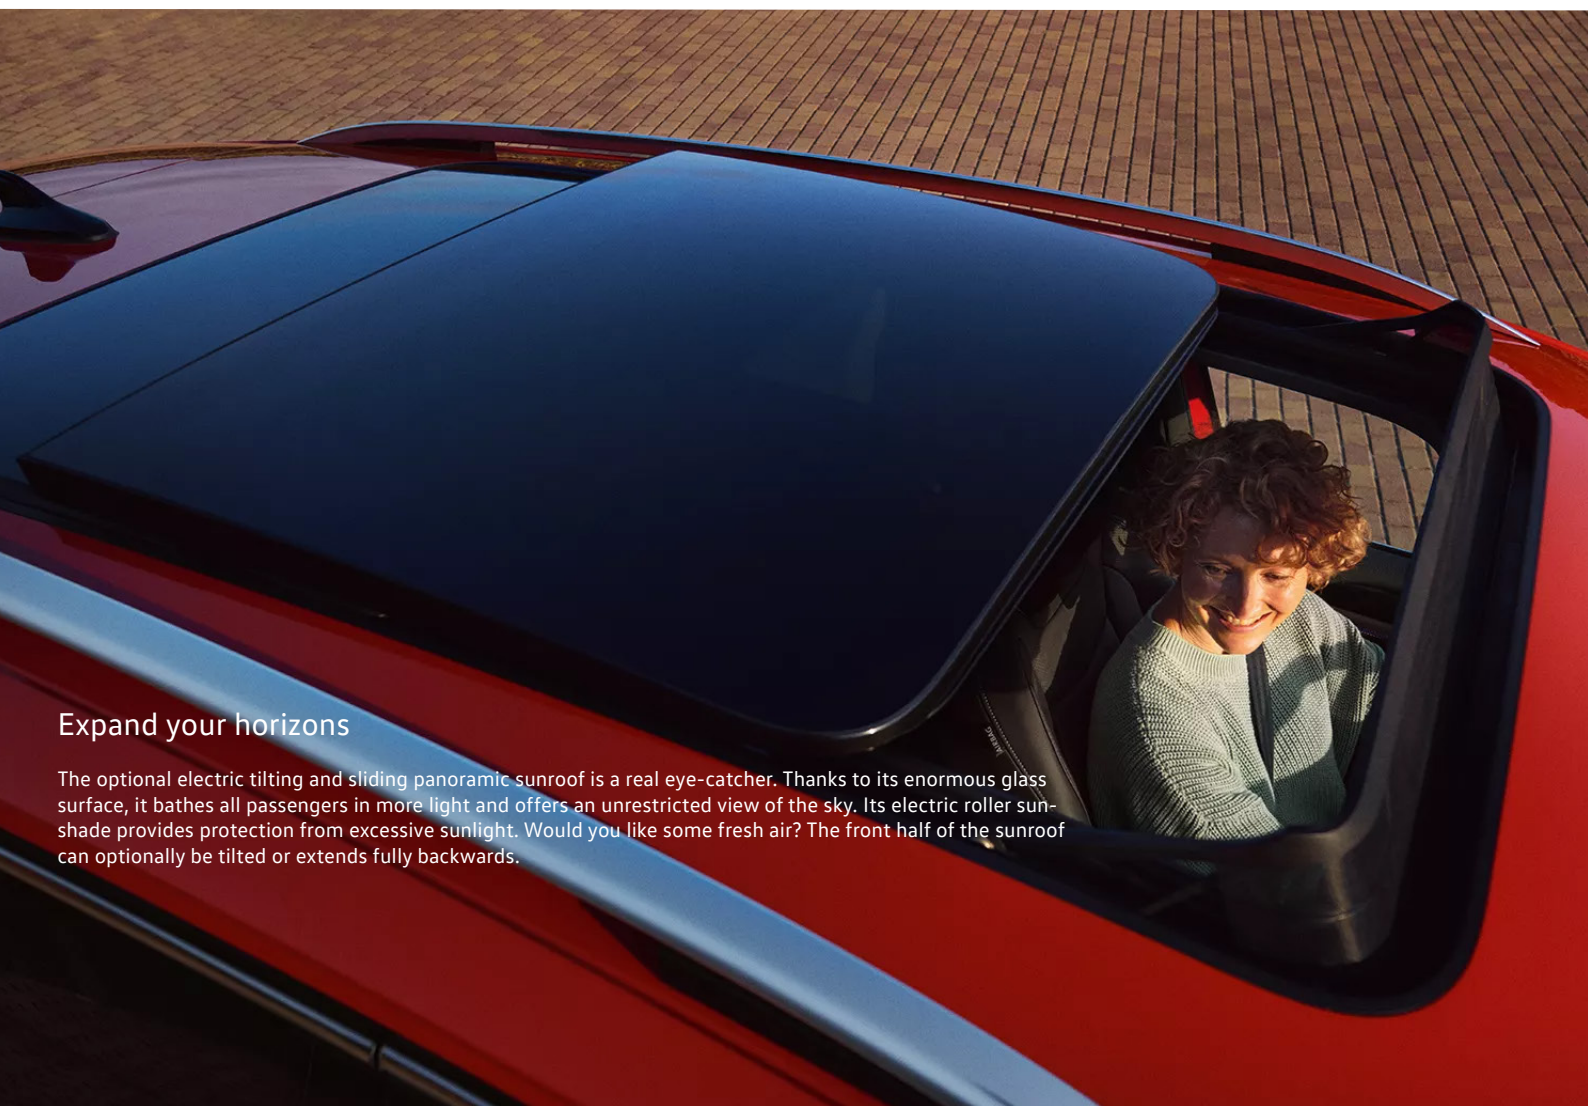

New driving experience at the press of a button

Switch from sport to comfort and back in an instant? It couldn't be easier with the driving experience switch in the all new Tiguan. Thanks to the new atmospheres, a touch of a button is all it takes to adapt even multiple settings at the same time – from the right background lighting to music playback to air conditioning.

Expand your horizons

The optional electric tilting and sliding panoramic sunroof is a real eye-catcher. Thanks to its enormous glass surface, it bathes all passengers in more light and offers an unrestricted view of the sky. Its electric roller sunshade provides protection from excessive sunlight. Would you like some fresh air? The front half of the sunroof can optionally be tilted or extends fully backwards.