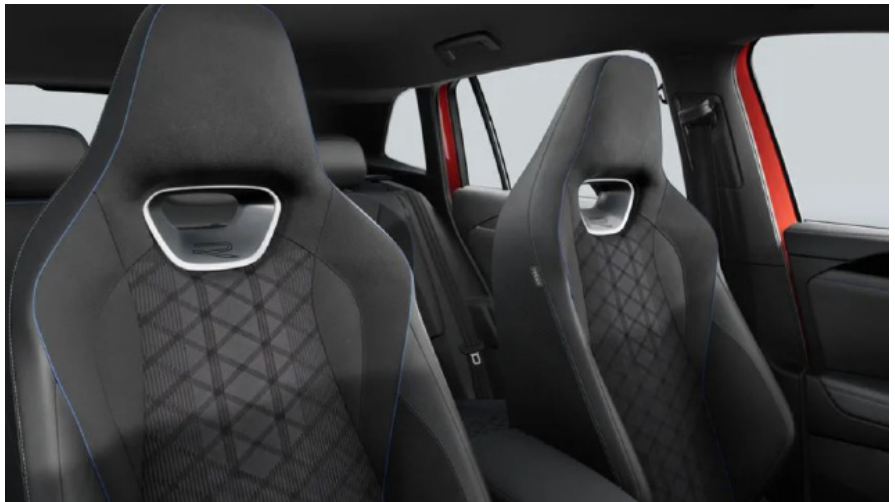

Interior Equipment

- » 30-color ambient lighting in dashboard and doors, illuminated decorative inserts in front
- » Decorative inserts material set "R Line", illuminated
- » Front head restraints integrated into the seat (R Line)
- » Black Headliner
- » Power mirror and window regulator switches with elements in chrome appearance
- » Front seats with massage feature
- » Leather-wrapped multi-function steering wheel, heated, with shift paddles
- » Inserts of front seats and outer rear seats in fabric 'R Line'
- » Heated front seats
- » Door and side trim panel in foam film, insert in leatherette
- » Sports comfort seats in front