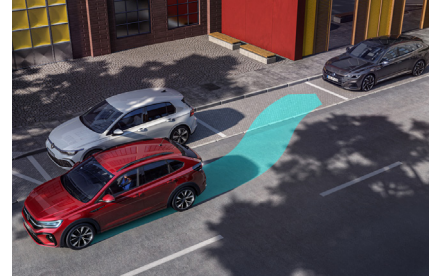

Taigo R-Line (in addition to Life)

Interior Equipment

- » Sports comfort seats in front with lumbar support
- » Seat trim covers in fabric "R-Line"
- » Decorative inserts in "Grey Anodized Matte"
- » Pedals in brushed stainless steel
- » Carpet mats in front and rear in recycled material
- » Scuff plates in front with R-Line logo
- » Ambient lighting
- » Interior lighting in footwell
- » Black headliner in recycled material

Exterior Equipment

- » 17" 'Valencia' alloy wheels in Galvano Grey incl. wheel locks with extended anti-theft protection
- » Front fog lamps and cornering light
- » 'R-Line'-specific bumpers
- » Privacy glass for rear side windows and rear window

Functional Equipment

- » 8" "Ready 2 Discover" infotainment system with a clear glass screen and 6 speakers
- » Diversity antenna for FM reception
- » App Connect incl. Wireless App Connect for Apple Car Play and Android Auto
- » LED taillights
- » Travel Assist
- » Adaptive Cruise Control system incl. speed limiter and Autonomous Emergency Breaking
- » Autonomous Emergency Braking Front Assist for ACC
- » Park distance control in front and rear

Note: The above images show optional 18" 'Misano' alloy wheels

The above specifications are for information purposes only as our products are continually updated and changes may be made to the specifications at any time. If you require any specific feature, you must consult your local dealer who is regularly updated with any change in specification. Specifications are subject to change without notice.